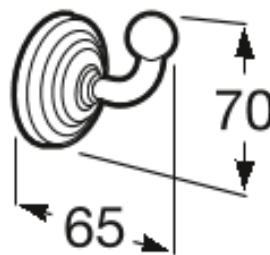

COLOURS AND FINISHES

TECHNICAL DRAWINGS

FEATURES

Robe hook.

Finish: Polished

Installation type: Wall-mounted

Material: Metal